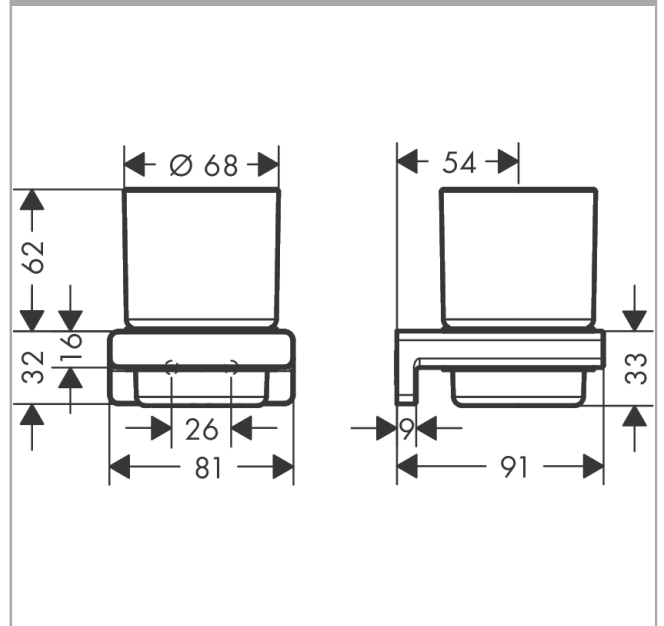

Scale drawing