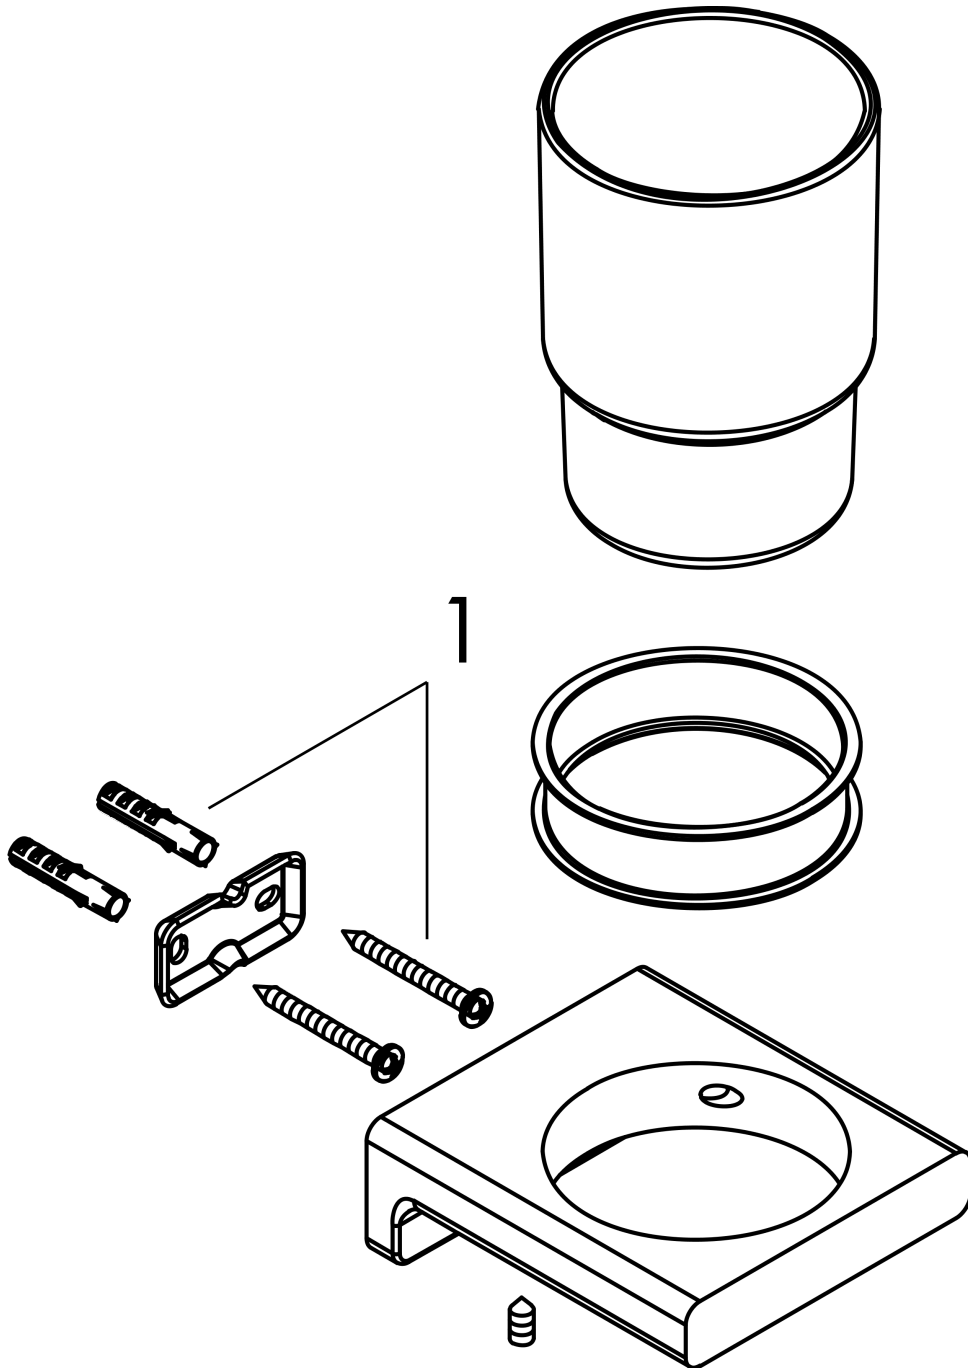

##### product features

- wall-mounted
- material: matt glass
- material holder: metal
- with mounting material
- concealed fastening
- drilling distance: 26 mm
- diameter drill hole: 6 mm

#### Product image

#### Scale drawing

AddStoris  
Toothbrush tumbler  
Surfaces: **Brushed Black Chrome**    Article Number: **41749340**

## Exploded Drawing

Year of production: >04/21

**AddStoris**  
**Toothbrush tumbler**  
 Surfaces: **Brushed Black Chrome**    Article Number: **41749340**